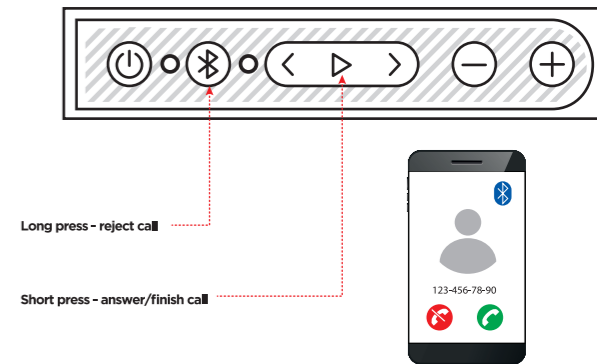

S1000

Portable speaker

Operation manual

1. Functions

2. Charging

3. Bluetooth Connection

NOTE: In the case you are asked to enter a password, simply enter '0000'

4. Phone call