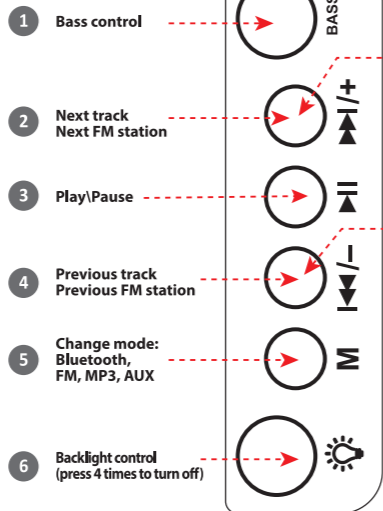

1. Functions

CLICK

LONG PRESS